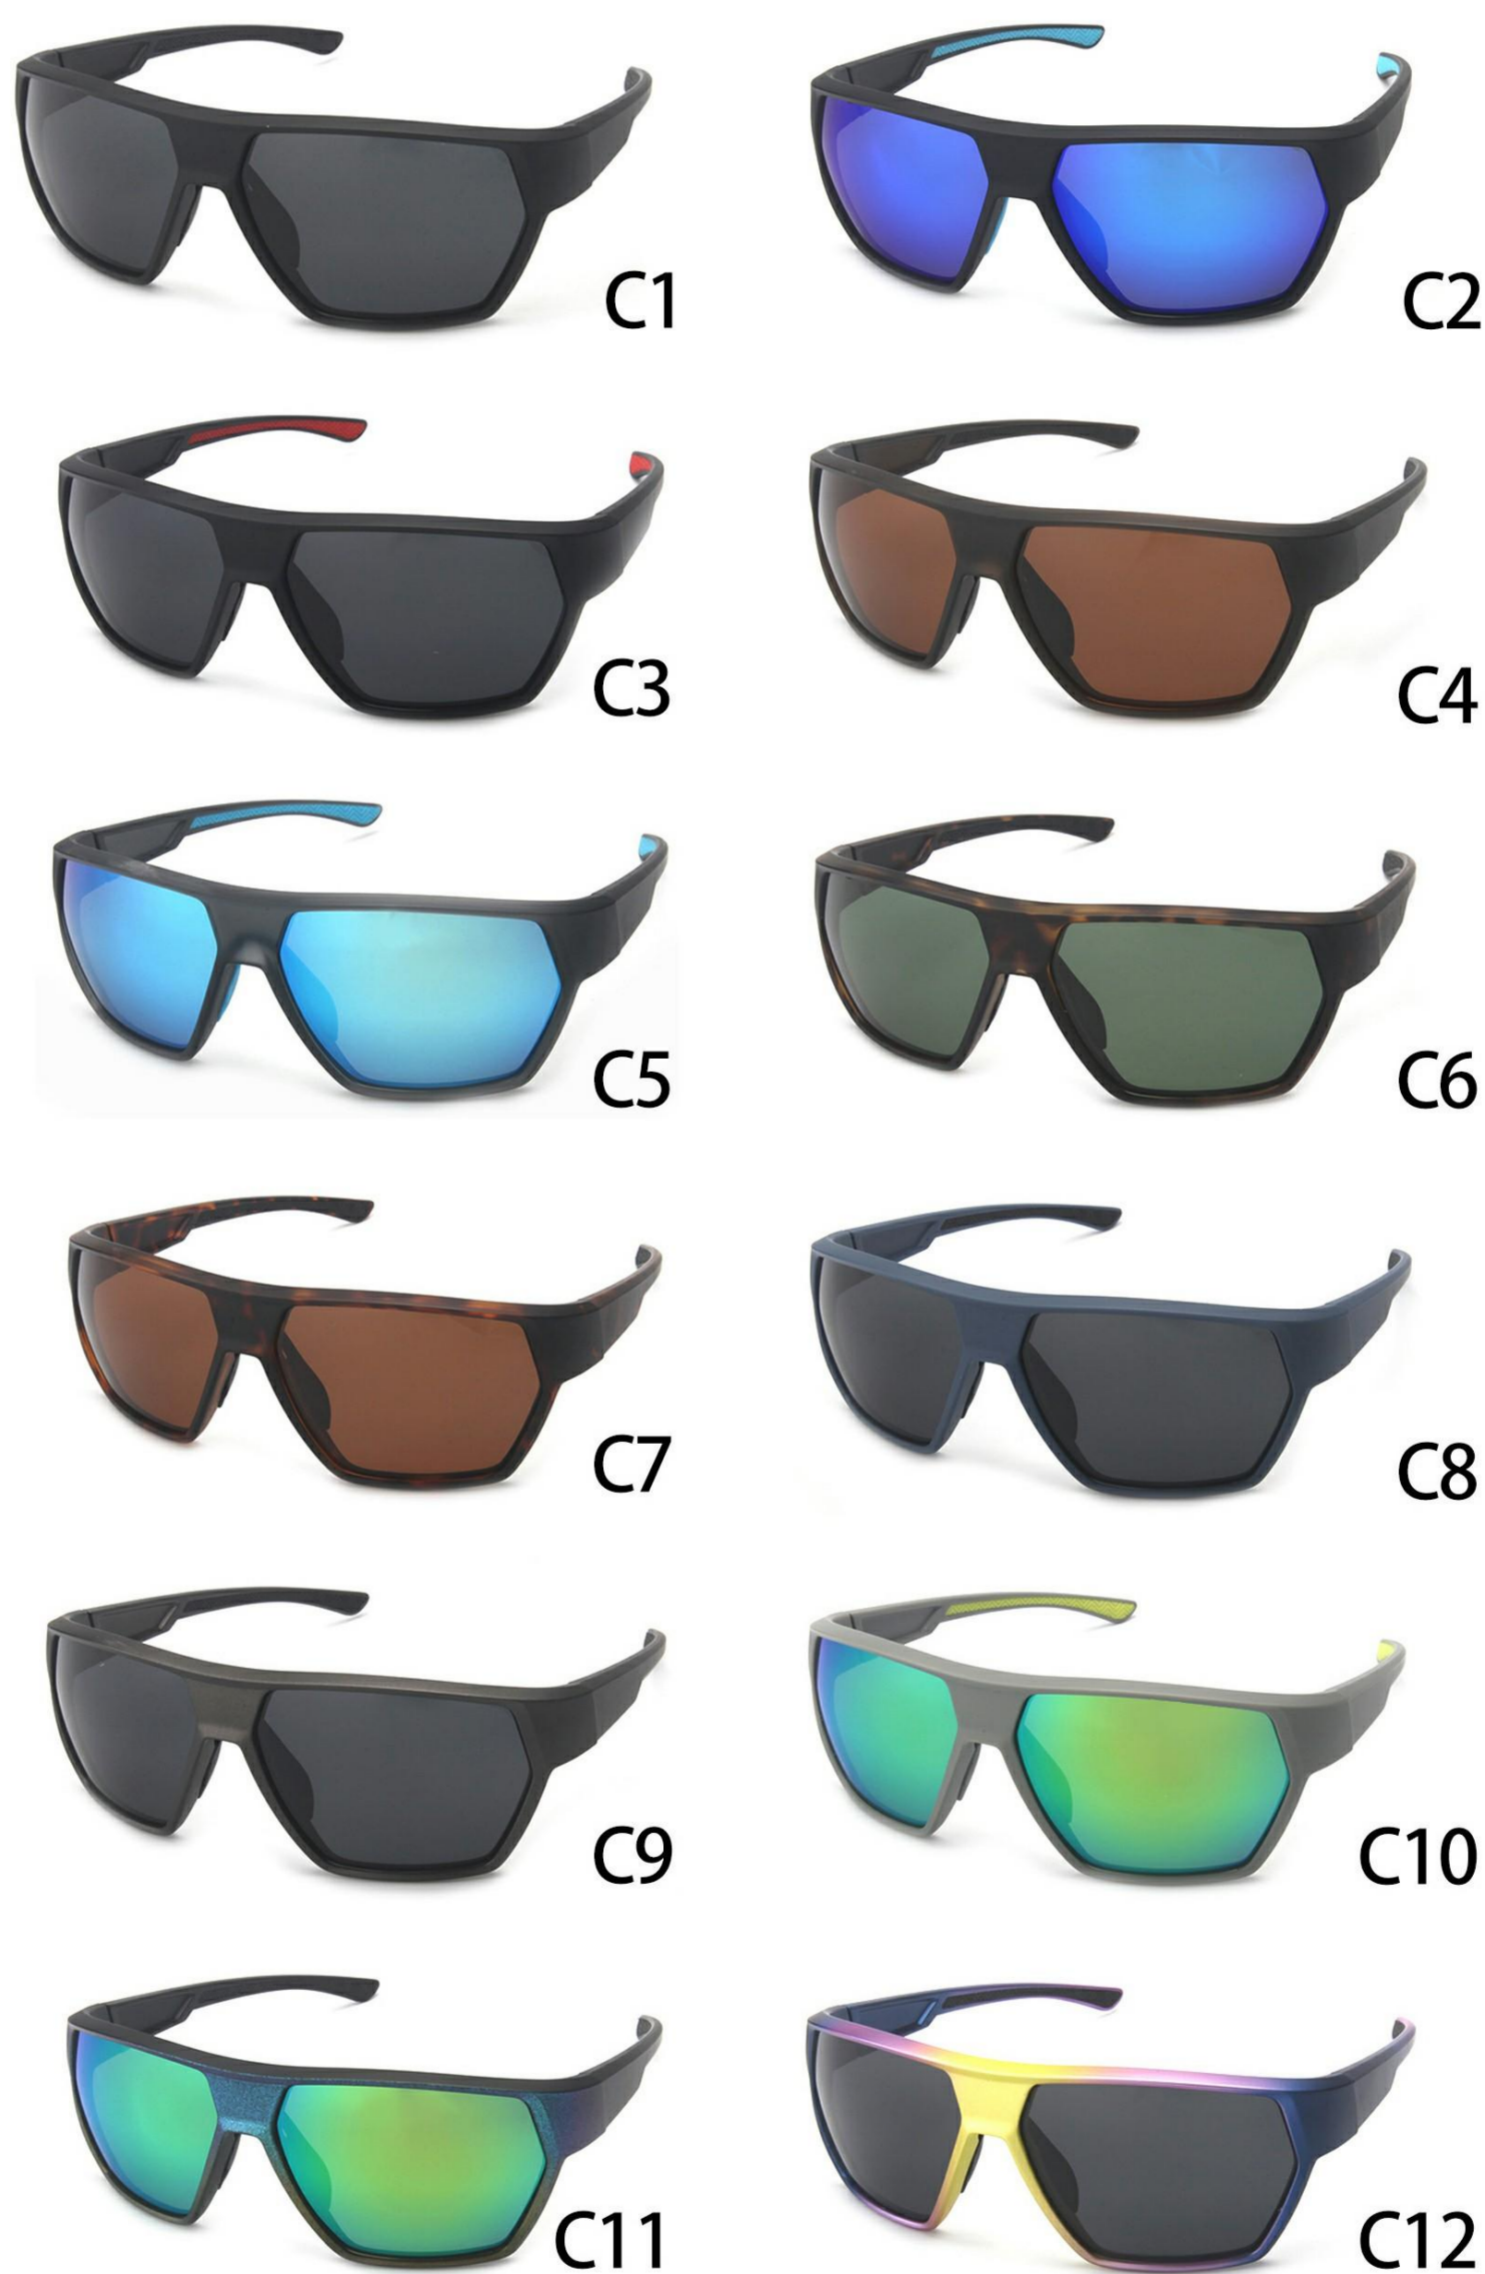

产品颜色

产品尺寸

Frame Width	Lens Width	Lens Height	Bridge Width	Temple Length
142mm	62.5mm	44.6mm	13.5mm	130mm