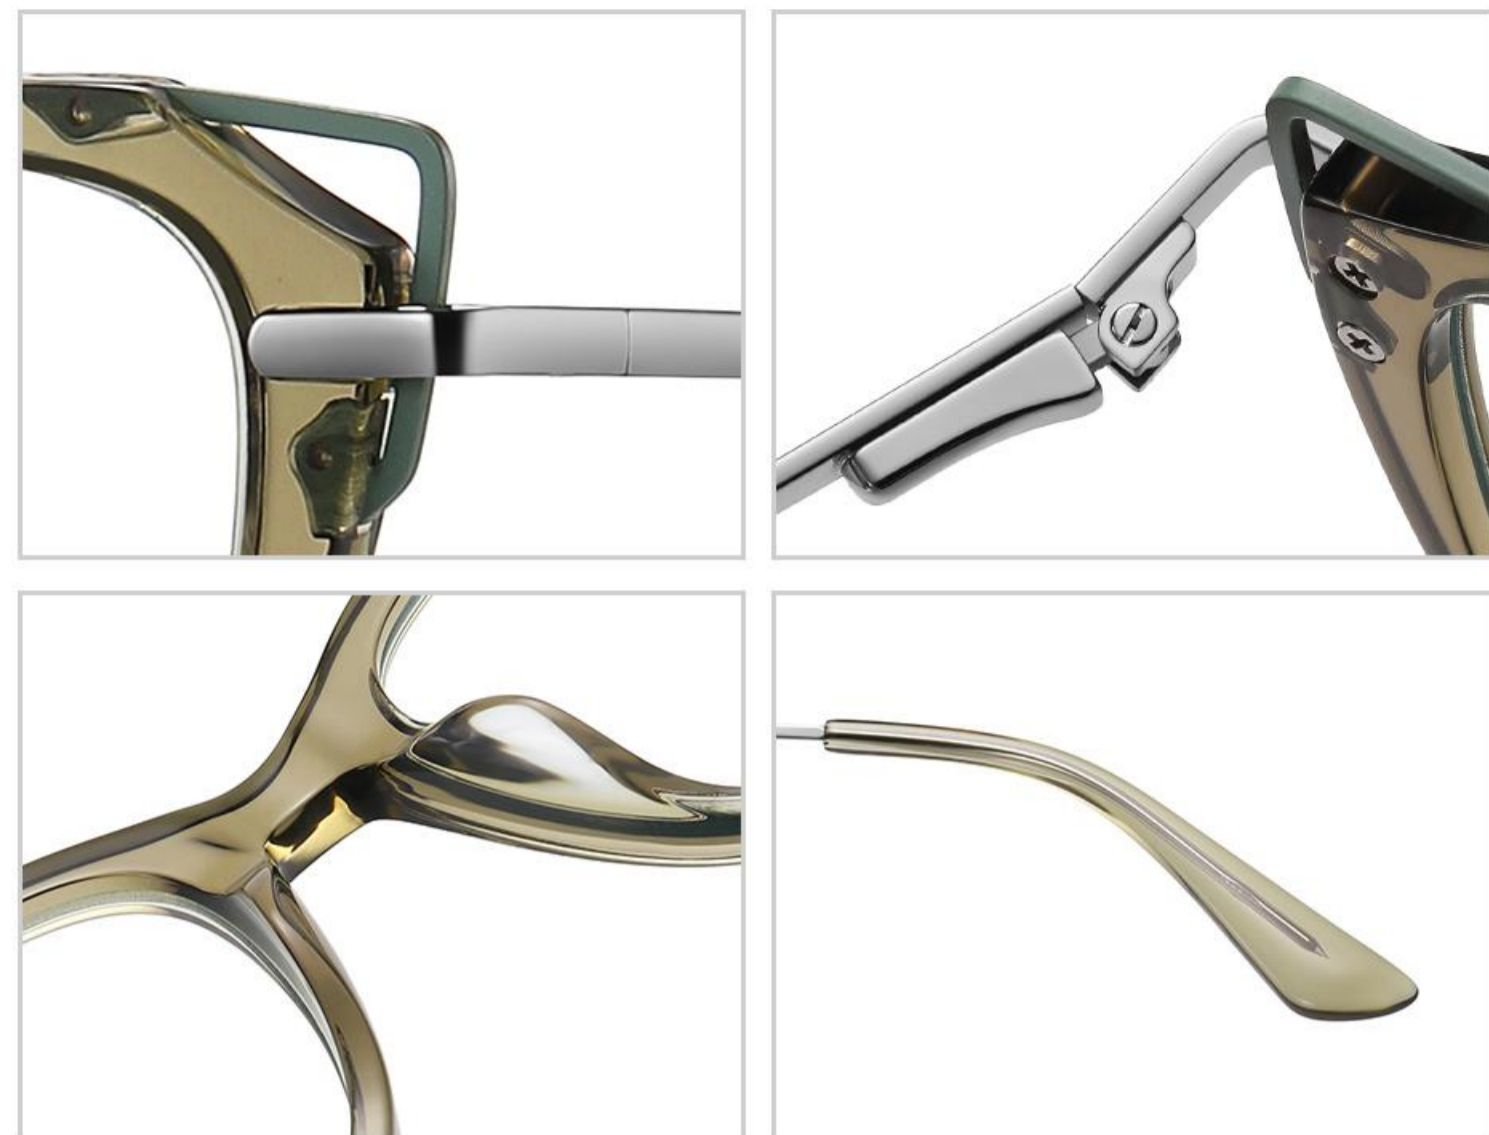

Model : BJ9210

Material : Acetate+Metal

Lens : Anti blue light

Size : 52-17-140

N0.1 亮黑C01-P181

N0.2 亮透绿C630-P181

N0.3 豆花C400-P181

N0.4 亮透红条纹C618-P181

Model :BJ9211

Material : Acetate+Metal

Lens : Anti blue light

Size : 50-21-140

N0.1 亮黑/金C01-P181

N0.2 亮透浅茶/金C619-P181

N0.3 黑豆花/银C629-P181

N0.4 亮透咖条纹/银C621-P181

Model : BJ9212

Material : Acetate+Metal

Lens : Anti blue light

Size : 53-16-140

N0.1 亮黑/金C01-P181

N0.2 透蓝条纹/银C616-P181

N0.3 亮粥水粉/金C623-P181

N0.4 亮透灰/哑银C627-P181

Model : BJ9214

Material : Acetate+Metal

Lens : Anti blue light

Size : 51-17-140

N0.1 亮黑/金C01-P181

N0.2 亮透绿/银C710-P181

N0.3 粉豆花/金C711-P181

N0.4 亮透蓝/银C712-P181